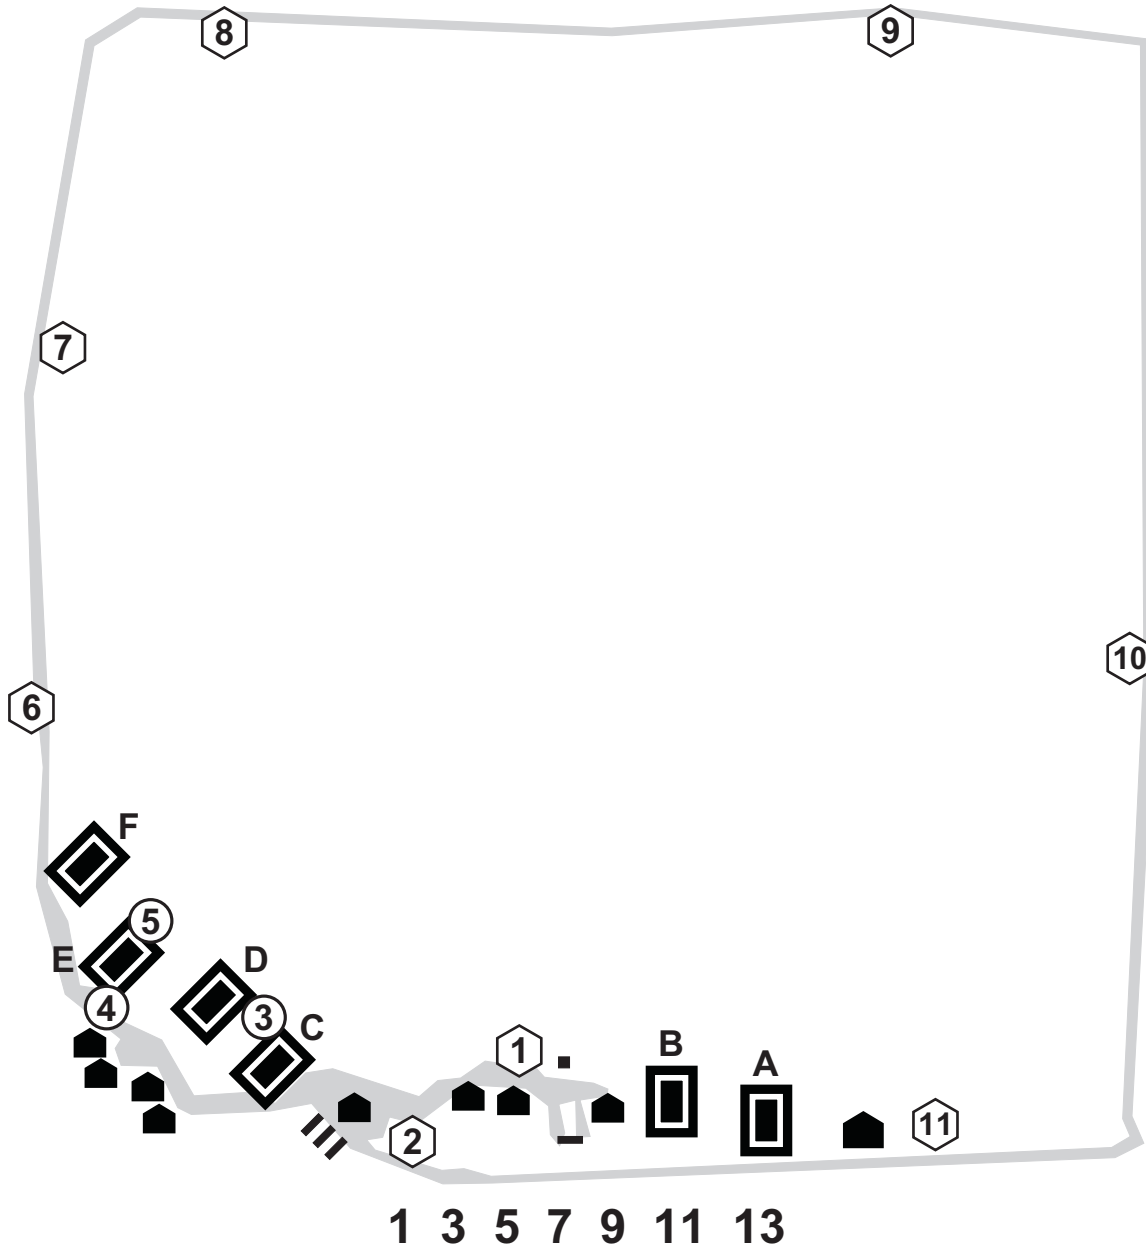

Arena AWF1 Terrain

-  Airfield
-  Trenches
-  Balloon
-  Town
-  Railyard
-  Bridge

Observation
Balloon Site

 75mm AAA  30cal MG

Allied Airfield AWF1 Terrain

-  30cal MG
-  30 cal Infantry
-  Hangar
-  Tent

Central Powers Airfield AWF1 Terrain

-  30cal MG
-  30 cal Infantry
-  Hangar
-  Tent