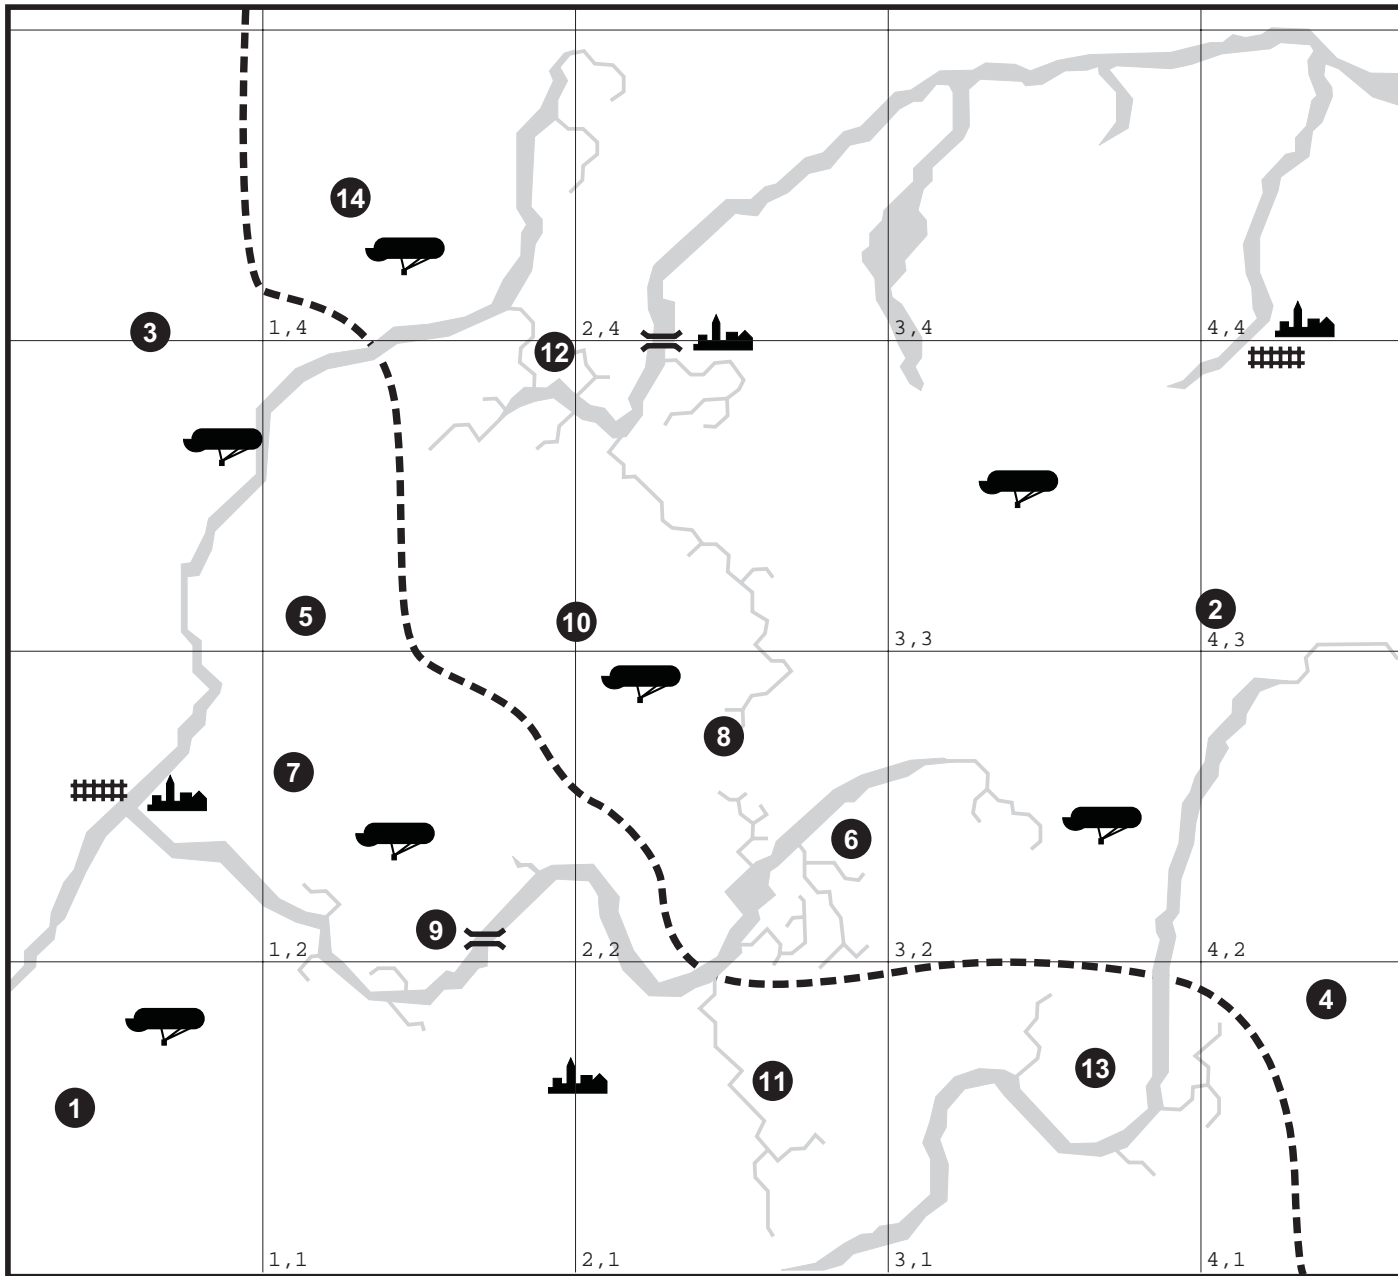

Arena AWF1 Terrain

-  Airfield
-  Trenches
-  Balloon
-  Town
-  Railyard
-  Bridge

Observation
Balloon Site

 75mm AAA  30cal MG

Allied Airfield AWF1 Terrain

-  30cal MG
-  30 cal Infantry
-  Hangar
-  Tent

Central Powers Airfield AWF1 Terrain

-  30cal MG
-  30 cal Infantry
-  Hangar
-  Tent