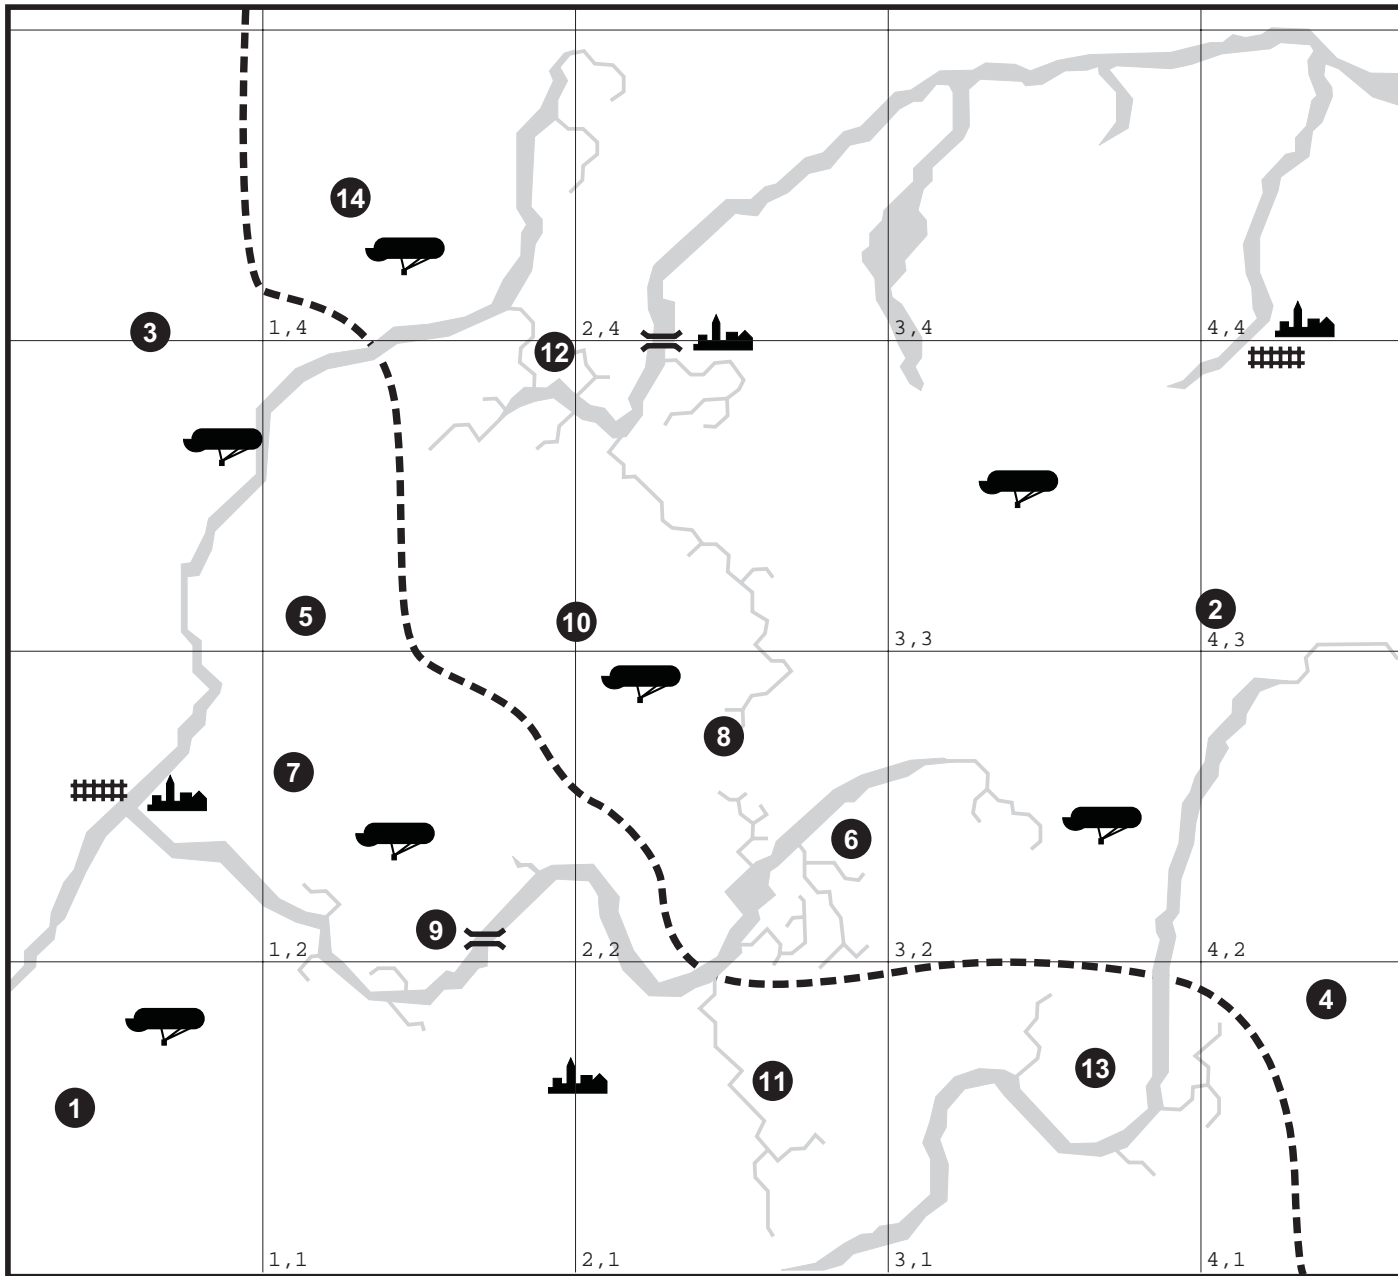

# Arena AWF1 Terrain

-  Airfield
-  Trenches
-  Balloon
-  Town
-  Railyard
-  Bridge

Observation  
Balloon Site

 75mm AAA     30cal MG

# Allied Airfield AWF1 Terrain

-  30cal MG
-  30 cal Infantry
-  Hangar
-  Tent