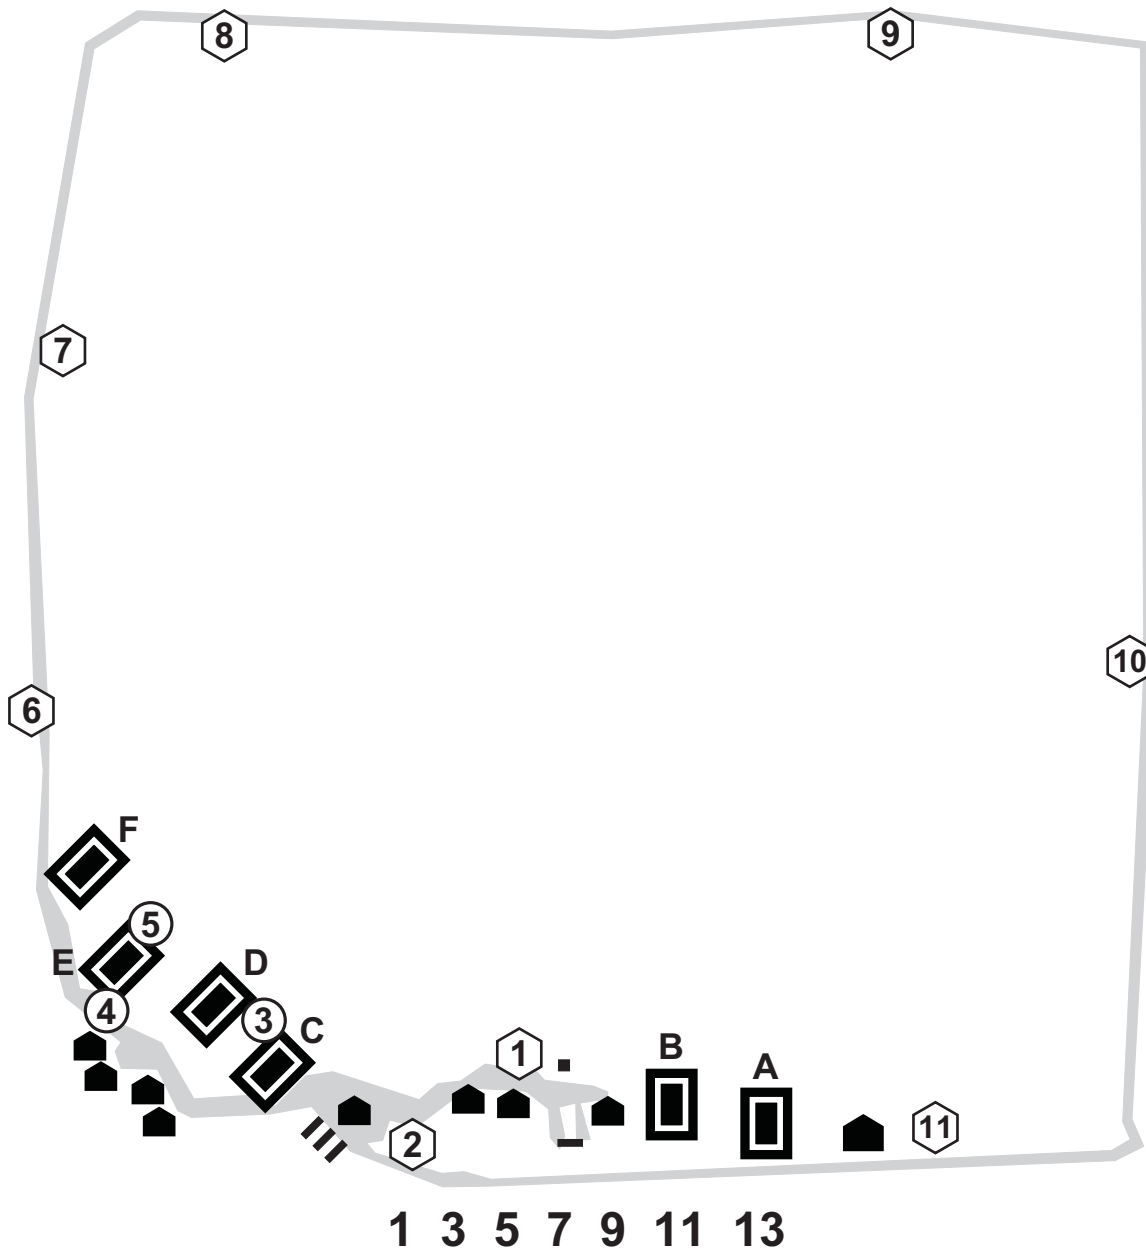

# Arena AWF1 Terrain

-  Airfield
-  Trenches
-  Balloon
-  Town
-  Railyard
-  Bridge

Observation  
Balloon Site

 75mm AAA     30cal MG

# Allied Airfield AWF1 Terrain

-  30cal MG
-  30 cal Infantry
-  Hangar
-  Tent